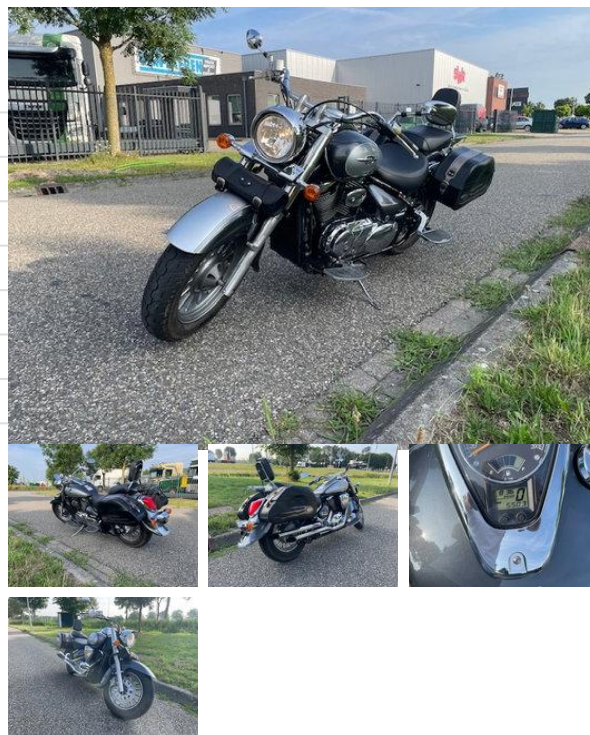

Suzuki VL800 / C800

General characteristics

Brand	Suzuki
Subcategory	Motorcycle
Meter reading	5.500km
Year of construction	2010
Date of first registration	28-04-2010
Condition	Used
General state	Very good
Fuel	Otherwise
Reference	13515

Properties

Cylinder capacity 800cc

Accessories

- Saddlebag

Technical specifications

Transmission Manual transmission